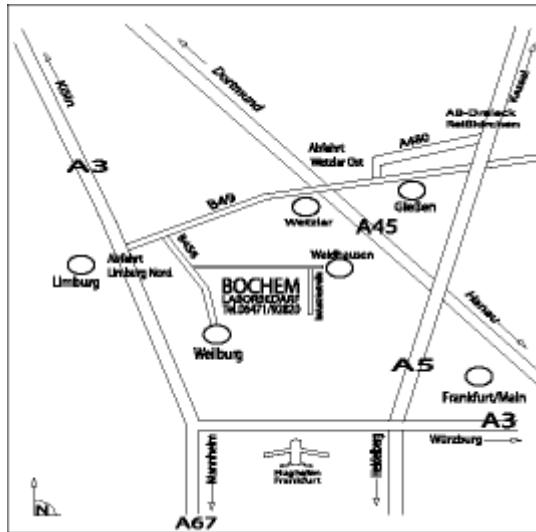

How to find us!

1. Coming from A 3 (Köln - Frankfurt)

- Leave the A 3 at the exit no. 42 "**Limburg Nord**" and continue on B 49 direction "**Gießen / Weilburg**"
- After 18 km leave the B 49 and continue on B 456 direction "**Frankfurt / Bad Homburg / Weilburg**"
- See point 4: "From B 456 to the company Bochem Instrumente GmbH"

2. Coming from A 5 (Kassel - Frankfurt)

- Leave the A 5 at the cross „**Reiskirchner Dreieck**“ and continue on A 480 direction "**Gießen / Limburg**"
- Leave the A 480 after 15 km at the exit "**Wettenberg**"
- At the next flashlight turn left on B 429 direction "**Limburg / Wetzlar**"
- After 5 km leave the B 429 and continue on B 49 direction "**Limburg / Wetzlar**"
- After 35 km leave the B 429 and continue on B 456 direction "**Bad Homburg / Weilburg**"
- **ATTENTION:** Do not take the exit „Weilburg / Löhnberg“! Take the one as described above.
- See point 4: "From B 456 to the company Bochem Instrumente GmbH"

3. Coming from A 45 (Dortmund - Frankfurt)

- Leave the A 45 at exit no. 30 "**Wetzlar-Ost**" and continue on B 49 direction "**Limburg / Wetzlar**"
- After approx. 28km leave the B 49 and continue on B 456 direction "**Bad Homburg / Weilburg**"
- **ATTENTION:** Do not take the exit „Weilburg / Löhnberg“! Take the one as described above.
- See point 4: "From B 456 to the company Bochem Instrumente GmbH"

4. From B 456 to the company „Bochem Instrumente GmbH“

- After approx. 1.5 km turn left direction "**Löhnberg / Waldhausen**"
- After 200m turn right into the street with the name "**Industriestraße**"
- After 300m you have reached the company on the right site "**Industriestraße no. 3**"